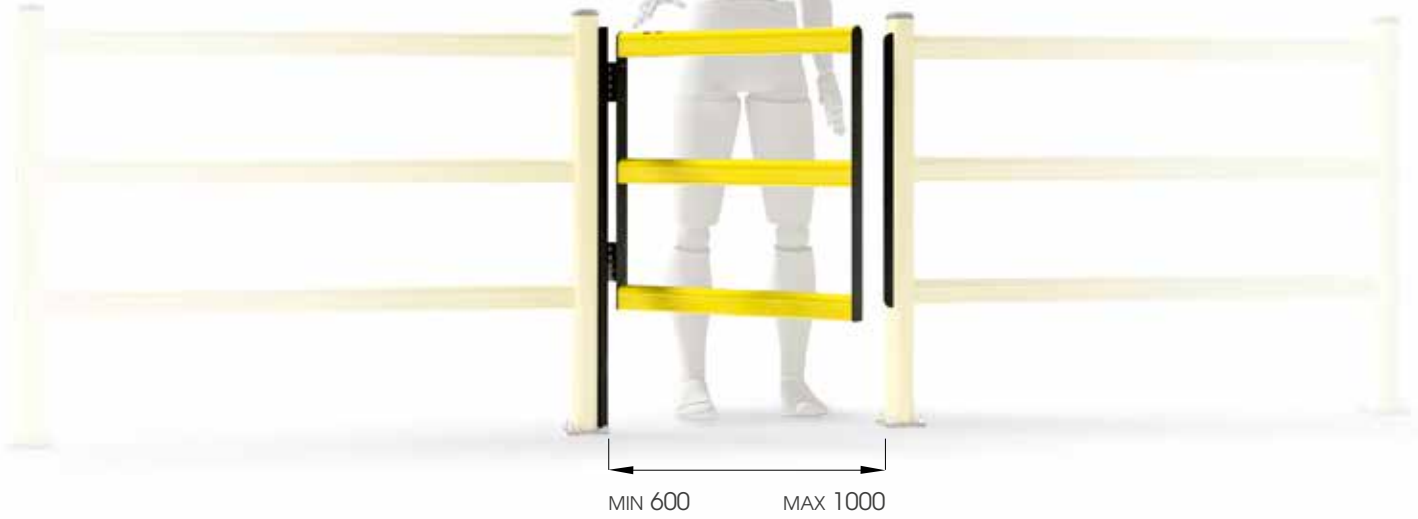

DOOR PEDESTRIAN 90

DIFFERENT SIZES ON REQUEST

DP 90 ONE WAY

Packing Colour **to be defined**
 Colour **M**

Equipped with accessories

DP 90 SWING

Packing Colour **to be defined**
 Colour **M**

Equipped with accessories

DP 90 SWING DOUBLE

Packing Colour **to be defined**
 Colour **M**

Equipped with accessories