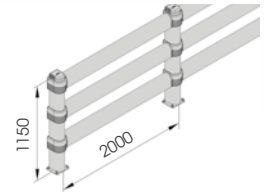

LINK 150/3

DIFFERENT SIZES ON REQUEST

M12 GALVANISED STEEL

LINK 150/3

Packing Colour **unpacked on pallet** M

Equipped with accessories

LINK 150/3 CORNER

Packing Colour **unpacked on pallet** M