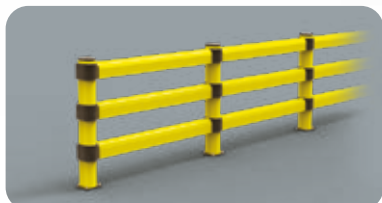

LINK 150/3

DIFFERENT SIZES ON REQUEST

M12 GALVANISED STEEL

LINK 150/3

Packing Colour **unpacked on pallet** M

Equipped with accessories

LINK 150/3 CORNER

Packing Colour **unpacked on pallet** M