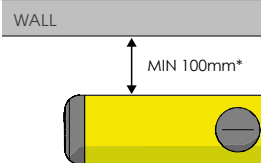

GR 150

ISTRUZIONI DI INSTALLAZIONE
ASSEMBLY INSTRUCTIONS

ONLY WITH RESIN

CHEMICAL ANCHOR

Ø24 mm

30

WARNING

The distance of installation depends on speed and weight of vehicle

1

2

3

4

GR 150

ISTRUZIONI DI INSTALLAZIONE
ASSEMBLY INSTRUCTIONS

ONLY WITH RESIN