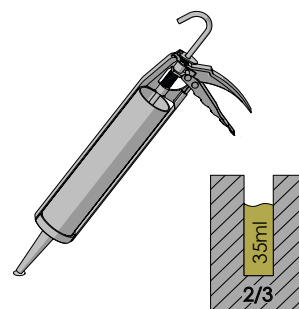

GR 150

ISTRUZIONI DI INSTALLAZIONE
ASSEMBLY INSTRUCTIONS

ONLY WITH RESIN

CHEMICAL ANCHOR

Ø24 mm

30

WARNING

The distance of installation depends on speed and weight of vehicle

1

2

3

4

GR 150

ISTRUZIONI DI INSTALLAZIONE
ASSEMBLY INSTRUCTIONS

ONLY WITH RESIN