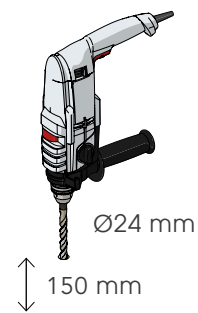

GR 150

ISTRUZIONI DI INSTALLAZIONE
ASSEMBLY INSTRUCTIONS

ONLY WITH RESIN

CHEMICAL ANCHOR

Ø24 mm

30

WARNING

The distance of installation depends on speed and weight of vehicle

1

2

3

4