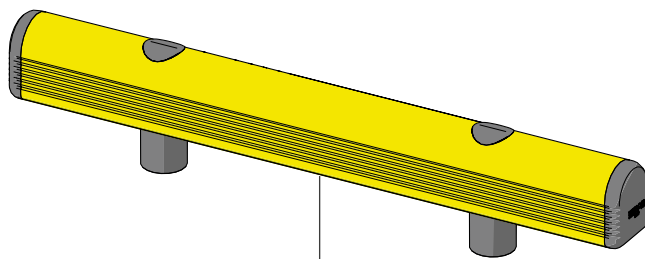

GR 150

ISTRUZIONI DI INSTALLAZIONE
ASSEMBLY INSTRUCTIONS

ONLY WITH RESIN

CHEMICAL ANCHOR

Ø24 mm

30

WARNING

The distance of installation depends on speed and weight of vehicle

1

2

3

4

GR 150

ISTRUZIONI DI INSTALLAZIONE
ASSEMBLY INSTRUCTIONS

ONLY WITH RESIN