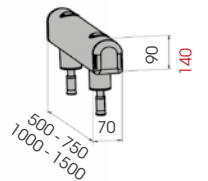

Guard Rails

GUARD RAIL 90

**QUICK
INSTALLATION
WITH
EXPANSION
SCREW**

**M16
GALVANISED STEEL**

ALTERNATIVE FIXING
HIGH RESISTANCE WITH RESIN

**M16
STAINLESS STEEL**

GR 90 500
750
1000
1500

Length 500 mm
Packing unpacked on pallet

Length 750 / 1000 / 1500 mm
Packing 2 pz / box

Colour B M

GR 90 2000
3000
4000

Length 2.000 / 3.000 / 4.000 mm
Packing unpacked on pallet

Colour B M

Equipped with accessories

Equipped with accessories