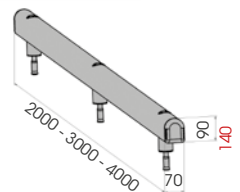

Guard Rails

GUARD RAIL 90

**QUICK
INSTALLATION
WITH
EXPANSION
SCREW**

**M16
GALVANISED STEEL**

ALTERNATIVE FIXING
HIGH RESISTANCE WITH RESIN

**M16
STAINLESS STEEL**

GR 90 500
750
1000
1500

Length 500 mm
Packing unpacked on pallet

Length 750 / 1000 / 1500 mm
Packing 2 pz / box

Colour B M

GR 90 2000
3000
4000

Length 2.000 / 3.000 / 4.000 mm
Packing unpacked on pallet

Colour B M

Equipped with accessories

Equipped with accessories