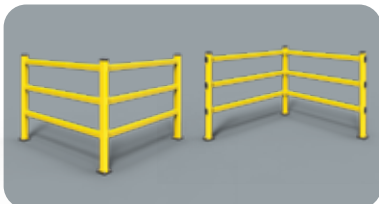

# PEDESTRIAN 90

**FAST AND EASY TO INSTALL**

**M12 GALVANISED STEEL**

**PED 90 1500x1150 MODULAR**

Packing Colour **unpacked on pallet**  
 B M

Equipped with accessories

**PED 90 1500x1150 CORNER**

Packing Colour **unpacked on pallet**  
 B M