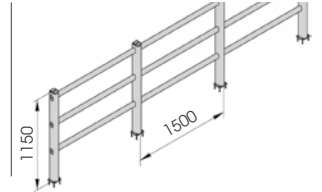

# PEDESTRIAN 90

**FAST AND EASY TO INSTALL**

**M12 GALVANISED STEEL**

**PED 90 1500x1150 MODULAR**

Packing Colour **unpacked on pallet**  
 B M

Equipped with accessories

**PED 90 1500x1150 CORNER**

Packing Colour **unpacked on pallet**  
 B M