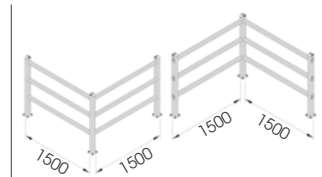

# PEDESTRIAN 90

**FAST AND EASY TO INSTALL**

**M12 GALVANISED STEEL**

**PED 90 1500x1150 MODULAR**

Packing Colour **unpacked on pallet**  
 B M

Equipped with accessories

**PED 90 1500x1150 CORNER**

Packing Colour **unpacked on pallet**  
 B M