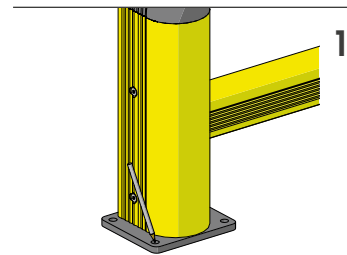

FENCE 150 REINFORCED

ISTRUZIONI DI INSTALLAZIONE
ASSEMBLY INSTRUCTIONS

Ø12 mm

WARNING

The distance of installation depends on speed and weight of vehicle

WALL

MIN 100mm*