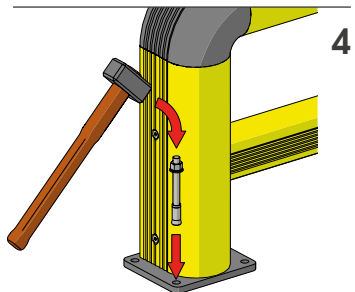

FENCE 150 REINFORCED

ISTRUZIONI DI INSTALLAZIONE
ASSEMBLY INSTRUCTIONS

Ø12 mm

WARNING

The distance of installation depends on speed and weight of vehicle

WALL

MIN 100mm*