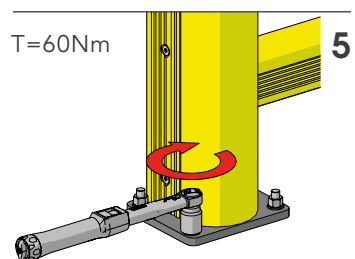

FENCE 150 REINFORCED

ISTRUZIONI DI INSTALLAZIONE
ASSEMBLY INSTRUCTIONS

Ø12 mm

WARNING

The distance of installation depends on speed and weight of vehicle

WALL

MIN 100mm*