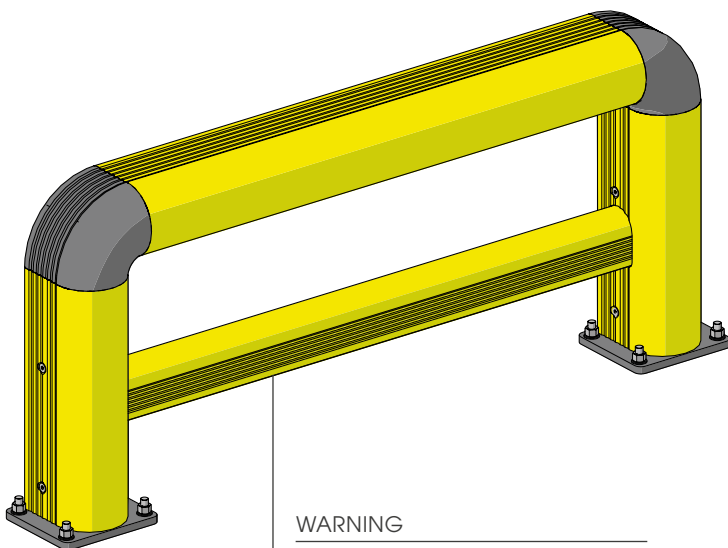

FENCE 150 REINFORCED

ISTRUZIONI DI INSTALLAZIONE
ASSEMBLY INSTRUCTIONS

Ø12 mm

WARNING

The distance of installation depends on speed and weight of vehicle

WALL

MIN 100mm*