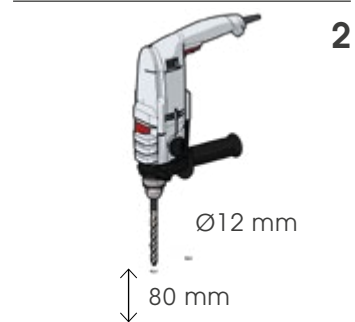

FENCE 150 REINFORCED

ISTRUZIONI DI INSTALLAZIONE
ASSEMBLY INSTRUCTIONS

Ø12 mm

WARNING

The distance of installation depends on speed and weight of vehicle

WALL

MIN 100mm*