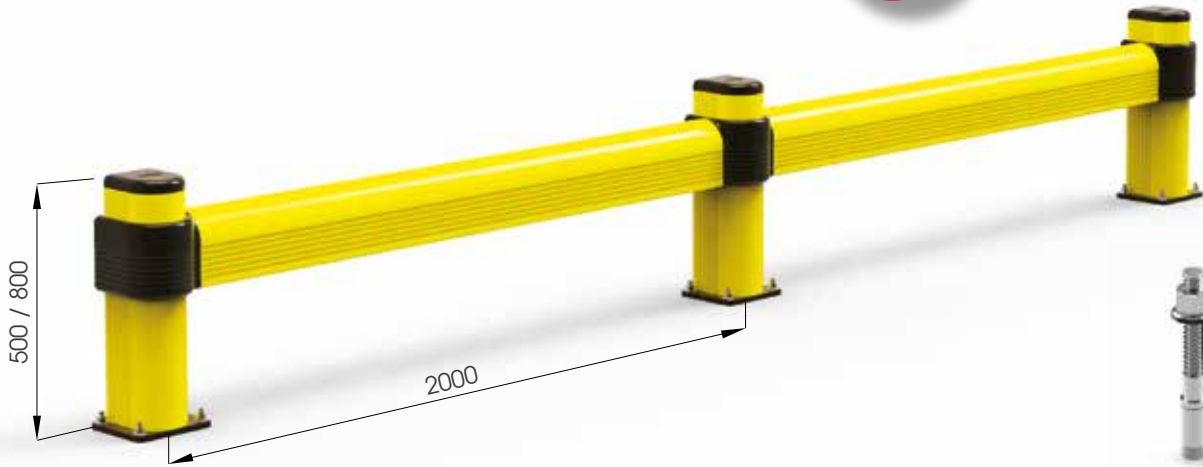

# LINK SINGLE

DIFFERENT SIZES ON REQUEST

M12 GALVANISED STEEL

LINK SINGLE 500 800

Packing Colour **unpacked on pallet**  
M

Equipped with accessories

LINK SINGLE CORNER

Packing Colour **unpacked on pallet**  
M

Equipped with accessories