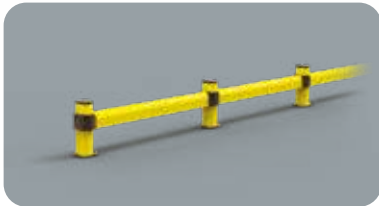

# LINK SINGLE

DIFFERENT SIZES ON REQUEST

M12 GALVANISED STEEL

LINK SINGLE 500 800

Packing Colour **unpacked on pallet**  
M

Equipped with accessories

LINK SINGLE CORNER

Packing Colour **unpacked on pallet**  
M