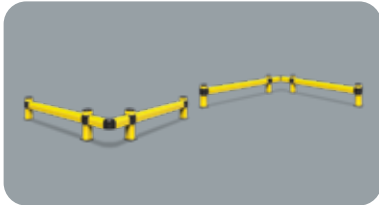

# LINK SINGLE

DIFFERENT SIZES ON REQUEST

M12 GALVANISED STEEL

LINK SINGLE 500 800

Packing Colour **unpacked on pallet**  
M

Equipped with accessories

LINK SINGLE CORNER

Packing Colour **unpacked on pallet**  
M