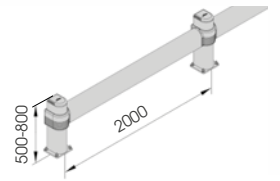

# LINK SINGLE

DIFFERENT SIZES ON REQUEST

M12 GALVANISED STEEL

LINK SINGLE 500 800

Packing Colour **unpacked on pallet**  
M

Equipped with accessories

LINK SINGLE CORNER

Packing Colour **unpacked on pallet**  
M