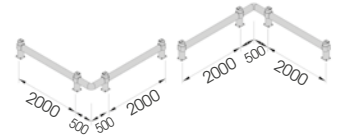

# LINK SINGLE

DIFFERENT SIZES ON REQUEST

M12 GALVANISED STEEL

LINK SINGLE 500 800

Packing Colour **unpacked on pallet**  
M

Equipped with accessories

LINK SINGLE CORNER

Packing Colour **unpacked on pallet**  
M