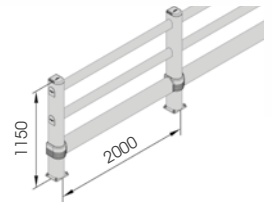

# LINK 150/1

DIFFERENT SIZES ON REQUEST

M12 GALVANISED STEEL

LINK 150/1

Packing: unpacked on pallet  
Colour: M

Equipped with accessories