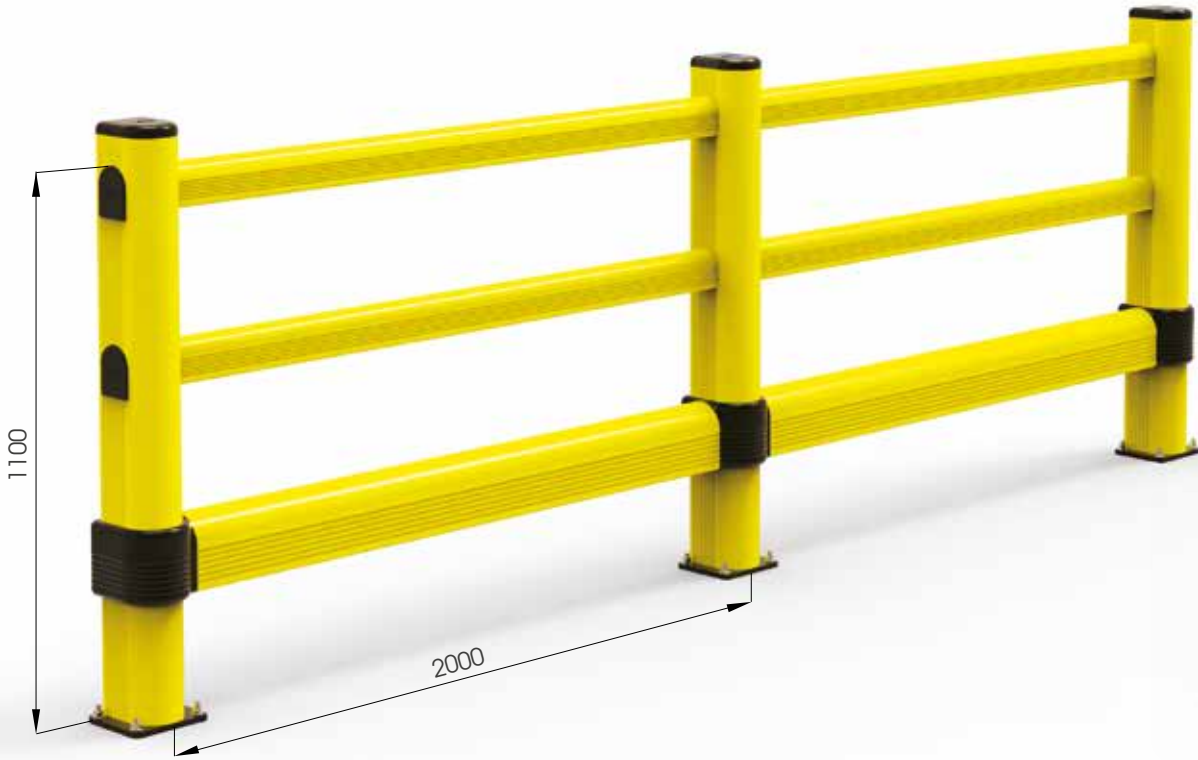

# LINK 150/1

DIFFERENT SIZES ON REQUEST

M12 GALVANISED STEEL

LINK 150/1

Packing: unpacked on pallet  
Colour: M

Equipped with accessories