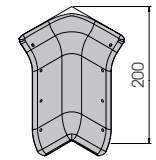

KSE 200

To install with TB14 / TF14

Packing **20 pz / box**
Colour **B E**