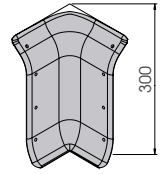

KSE 300
To install with TB20 / TF20

Packing Colour **10 pz / box**
Colour **B E**