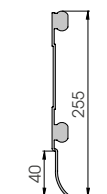

Kerb

Length **4.000 mm**
Packing **3 pz / box**
Colour **B M E**

To install with TB14

Packing **50 pz / box**
Colour **K**

To install with TB14 / TF14

Packing **20 pz / box**
Colour **B E**

To install with TB14 / TF14

Packing **20 pz / box**
Colour **B E**

To install with TB14 / TF14

Packing **20 pz / box**
Colour **B E**

To install with TB14 / TF14

Packing **20 pz / box**
Colour **B E**

FLEXIBLE JOINT

Packing **to be defined**
Colour **K**

Length **4.000 mm**
Packing **1 pz**
Colour **M E**

To install with TB20

Packing **40 pz / box**