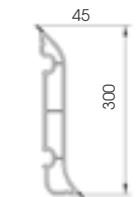

To install with TB14 / TF14

Packing **20 pz / box**  
 Colour **B E**

**KSJ 200 LT**

**FLEXIBLE JOINT**

Packing **to be defined**  
 Colour **K**

**KS 300**

Length **4.000 mm**  
 Packing **1 pz**  
 Colour **M E**