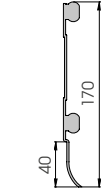

# Kerb

**KS 200**

Length **4.000 mm**  
 Packing **3 pz / box**  
 Colour **B M E**

**KEPF 200**

To install with TB14

Packing **50 pz / box**  
 Colour **K**

**KSJ 200**

To install with TB14 / TF14