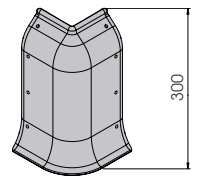

KSTD/SX 300
To install with TB20 / TF20

Packing Colour **10 pz / box**
Colour **B E**