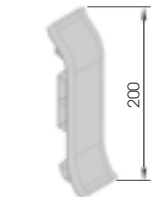

To install with TB14 / TF14

Packing **20 pz / box**  
 Colour **B E**

**KSJ 200 LT**

**FLEXIBLE JOINT**

Packing **to be defined**  
 Colour **K**

**KS 300**

Length **4.000 mm**  
 Packing **1 pz**  
 Colour **M E**