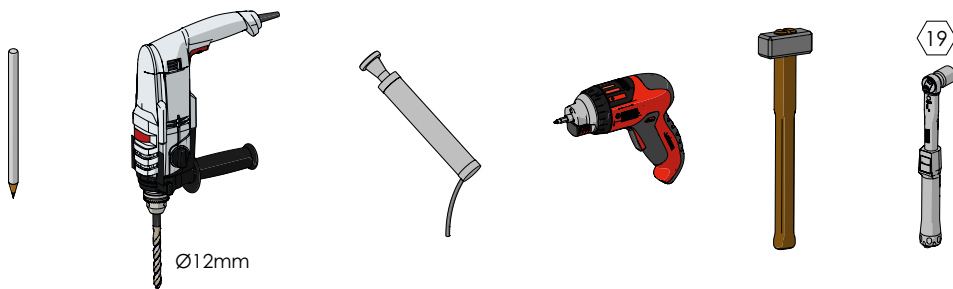

LINK LM

ISTRUZIONI DI INSTALLAZIONE ASSEMBLY INSTRUCTIONS

WARNING | The distance of installation depends on speed and weight of vehicle
 | The product is equipped with screws M8

LINK LM

ISTRUZIONI DI INSTALLAZIONE
ASSEMBLY INSTRUCTIONS