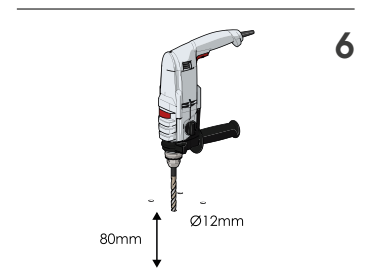

LINK LM

ISTRUZIONI DI INSTALLAZIONE ASSEMBLY INSTRUCTIONS

WARNING | The distance of installation depends on speed and weight of vehicle
 | The product is equipped with screws M8

LINK LM

ISTRUZIONI DI INSTALLAZIONE
ASSEMBLY INSTRUCTIONS