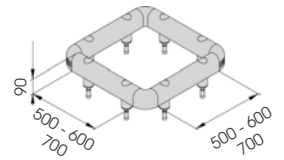

Column protection

COLUMN PROTECTION 90

DIFFERENT SIZES ON REQUEST

M16
STAINLESS STEEL

COPRO 90 500x500
600x600
700x700

Packing Colour **unpacked on pallet**
Colour **M**

Equipped with accessories