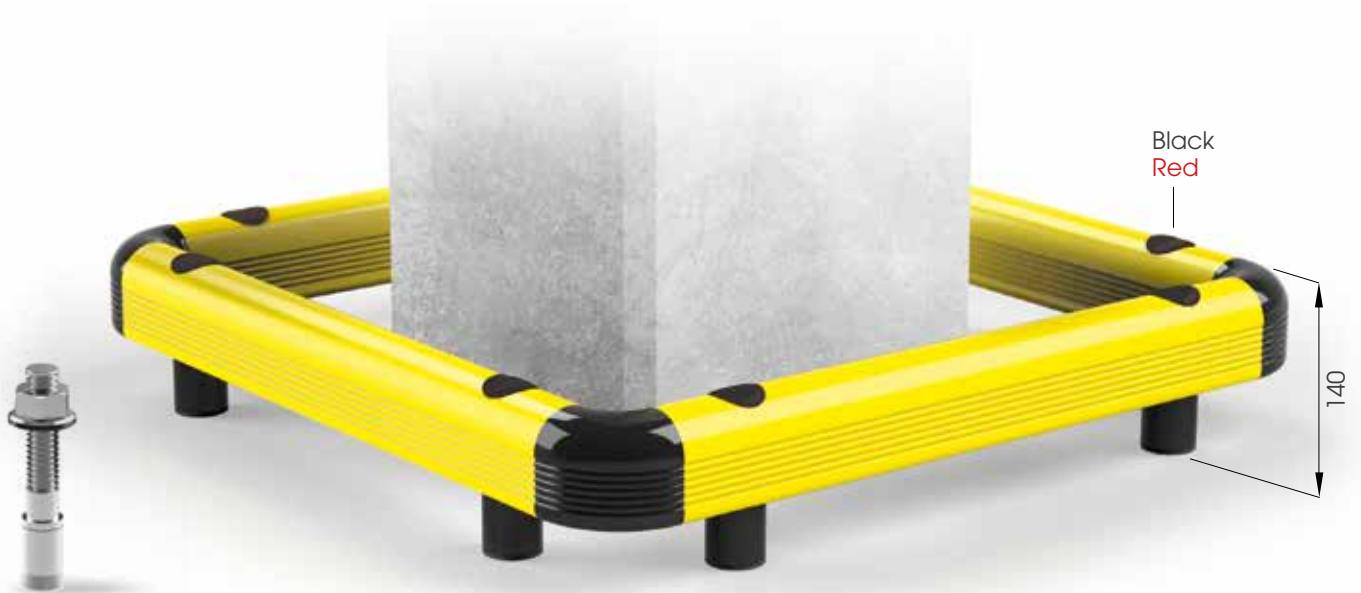

Column protection

COLUMN PROTECTION 90

DIFFERENT SIZES ON REQUEST

M16
STAINLESS STEEL

COPRO 90 500x500
600x600
700x700

Packing Colour **unpacked on pallet**
Colour **M**

Equipped with accessories