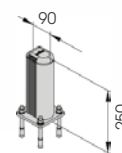

GRD 90

FAST AND EASY TO INSTALL

M12 GALVANISED STEEL

GRD 90 250

Packing Colour **unpacked on pallet**

B **M**

Equipped with accessories