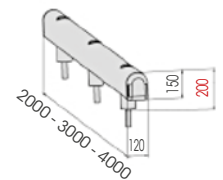

GUARD RAIL 150

**M20
STAINLESS STEEL**

GR 150 500
750
1000
1500

Length **500 / 750 / 1000 / 1500 mm**
Packing **unpacked on pallet**
Colour B M

Equipped with accessories

GR 150 2000
3000
4000

Length **2.000 / 3.000 / 4.000 mm**
Packing **unpacked on pallet**
Colour B M