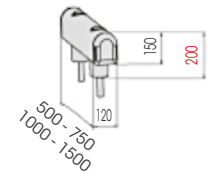

GUARD RAIL 150

**M20
STAINLESS STEEL**

GR 150 500
750
1000
1500

Length **500 / 750 / 1000 / 1500 mm**
Packing **unpacked on pallet**
Colour B M

Equipped with accessories

GR 150 2000
3000
4000

Length **2.000 / 3.000 / 4.000 mm**
Packing **unpacked on pallet**
Colour B M