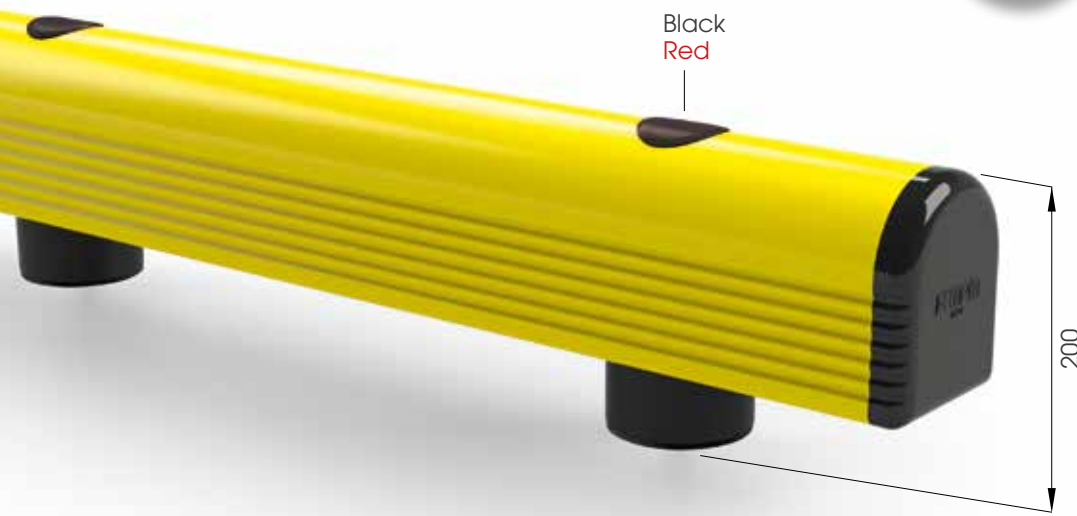

GUARD RAIL 150

**M20
STAINLESS STEEL**

GR 150 500
750
1000
1500

Length **500 / 750 / 1000 / 1500 mm**
Packing **unpacked on pallet**
Colour B M

Equipped with accessories

GR 150 2000
3000
4000

Length **2.000 / 3.000 / 4.000 mm**
Packing **unpacked on pallet**
Colour B M

Equipped with accessories