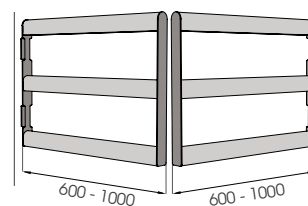

DOOR PEDESTRIAN 150

DIFFERENT SIZES ON REQUEST

NEW SWING OPENING

MIN 600 MAX 1000

DP 150 ONE WAY

Packing Colour **to be defined**
M

Equipped with accessories

DP 150 SWING

Packing Colour **to be defined**
M

Equipped with accessories

DP 150 SWING DOUBLE

Packing Colour **to be defined**
M

Equipped with accessories