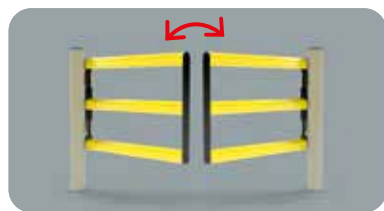

DOOR PEDESTRIAN 150

DIFFERENT SIZES ON REQUEST

NEW SWING OPENING

MIN 600 MAX 1000

DP 150 ONE WAY

Packing Colour **to be defined**
M

Equipped with accessories

DP 150 SWING

Packing Colour **to be defined**
M

Equipped with accessories

DP 150 SWING DOUBLE

Packing Colour **to be defined**
M

Equipped with accessories