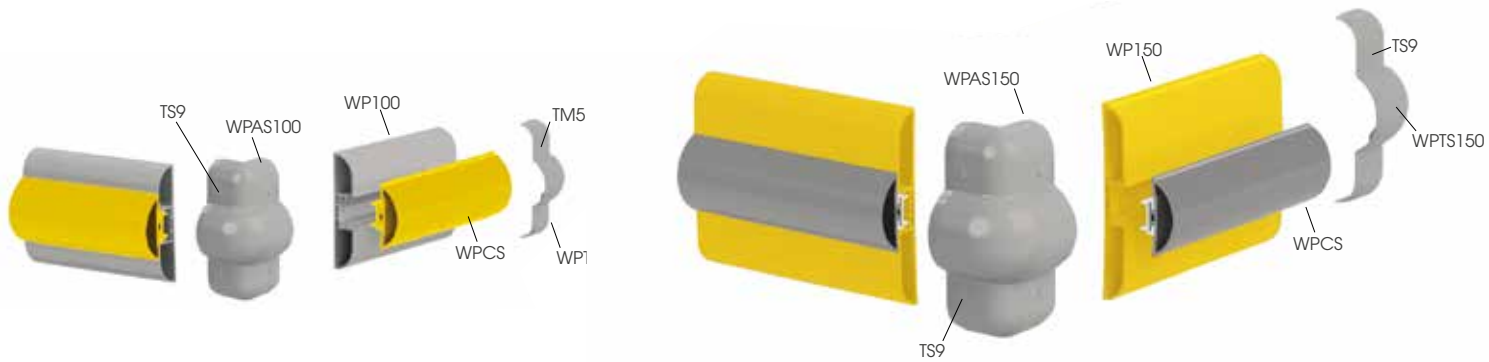

Packing **50 pz / box**
 Colour **B E**

WPA 150

To install with TS9

Packing **20 pz / box**
 Colour **B E**

Wall Protection

WP 100

Length **4.000 mm**
Packing **8 pz / box**
Colour **B E F**

WP 150

Length **4.000 mm**
Packing **4 pz / box**
Colour **B M E**

WPCS

To install with WP 100 / WP 150

Length **4.000 mm**
Packing **8 pz / box**
Colour **A B M D E F G H I**

WPTS 100

To install with TS9

Packing **20 pz / box**
Colour **B E**