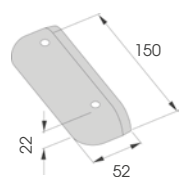

WPA 150

To install with TS9

Packing **20 pz / box**
Colour **B E**