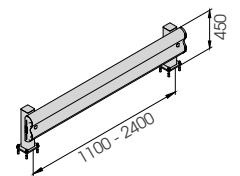

BFLEX.FRONT/1

BFLEX.FRONT/1 2000x450 MODULAR

Packing **unpacked on pallet**
Colour **M**

Equipped with accessories

BFLEX.FRONT/1 1100x450
BFLEX.FRONT/1 2400x450

Length **1.100 / 2.400 mm**
Packing **unpacked on pallet**
Colour **M**