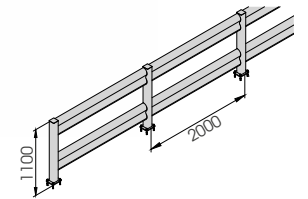

BFLEX.COM/2

M12 GALVANISED STEEL

BFLEX.COM/2 2000x1100 MODULAR

Packing **unpacked on pallet**
Colour **B M**

Equipped with accessories

BFLEX.COM/2 1100x1100
BFLEX.COM/2 2400x1100

Length **1.100 / 2.400 mm**
Packing **unpacked on pallet**
Colour **B M**