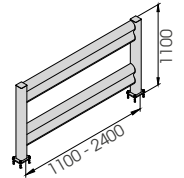

BFLEX.COM/2

M12 GALVANISED STEEL

BFLEX.COM/2 2000x1100 MODULAR

Packing **unpacked on pallet**
Colour **B M**

Equipped with accessories

BFLEX.COM/2 1100x1100
BFLEX.COM/2 2400x1100

Length **1.100 / 2.400 mm**
Packing **unpacked on pallet**
Colour **B M**