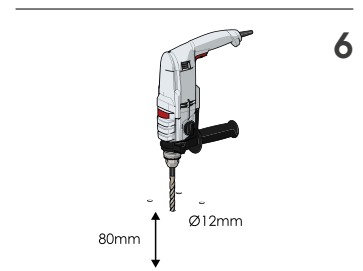

# LINK SINGLE

**ISTRUZIONI DI INSTALLAZIONE**  
**ASSEMBLY INSTRUCTIONS**

WARNING | The distance of installation depends on speed and weight of vehicle  
The product is equipped with screws M8