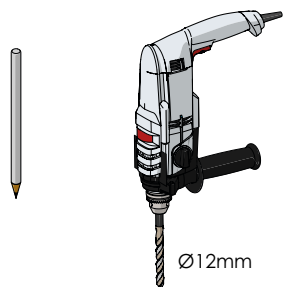

# LINK SINGLE

**ISTRUZIONI DI INSTALLAZIONE**  
**ASSEMBLY INSTRUCTIONS**

WARNING | The distance of installation depends on speed and weight of vehicle  
The product is equipped with screws M8