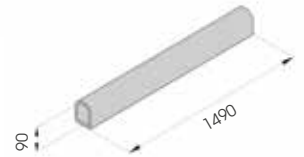

Guard Rails

GRIN 90

**M12
GALVANISED STEEL**

GRIN 90 1500

Length **1500 mm**
Packing **to be defined**
Colour **M**

GRINCO 90

Packing **to be defined**
Colour **M**

Equipped with accessories

GRINT 90

Packing **to be defined**
Colour **M**

Equipped with accessories