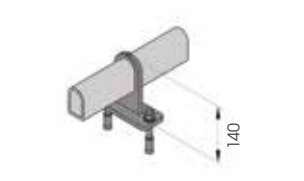

Guard Rails

GRIN 90

**M12
GALVANISED STEEL**

GRIN 90 1500

Length **1500 mm**
Packing **to be defined**
Colour **M**

GRINCO 90

Packing **to be defined**
Colour **M**

Equipped with accessories

GRINT 90

Packing **to be defined**
Colour **M**

Equipped with accessories