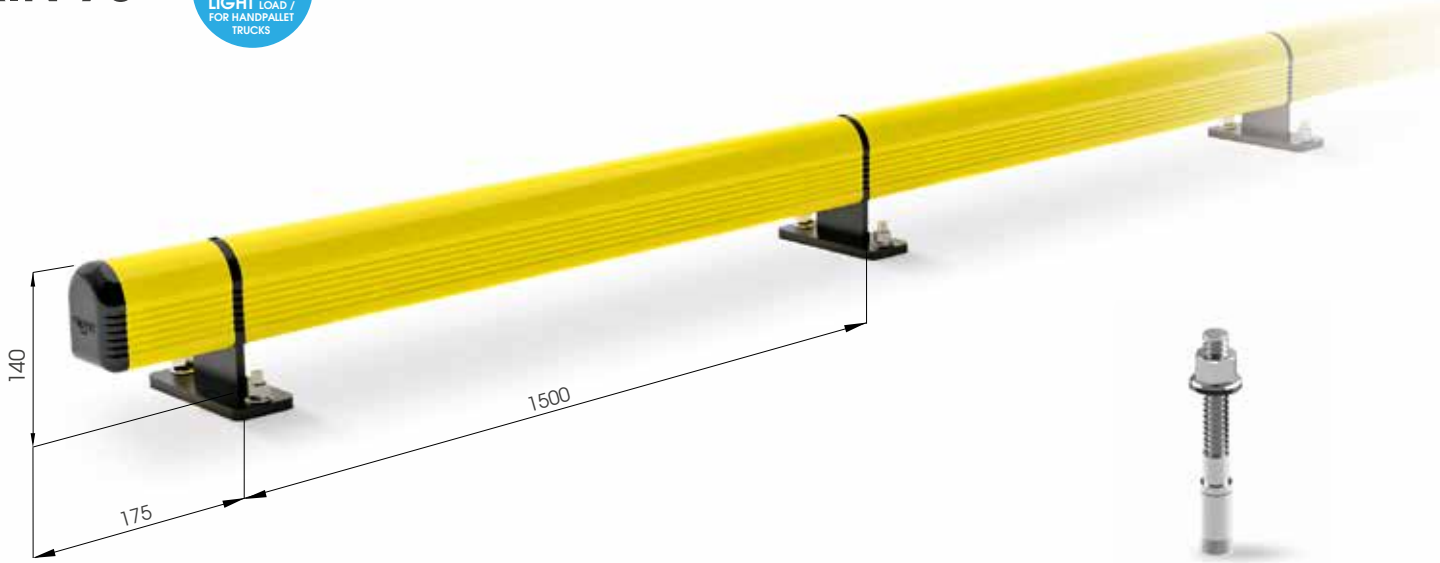

Guard Rails

GRIN 90

**M12
GALVANISED STEEL**

GRIN 90 1500

Length **1500 mm**
Packing **to be defined**
Colour **M**

GRINCO 90

Packing **to be defined**
Colour **M**

Equipped with accessories

GRINT 90

Packing **to be defined**
Colour **M**

Equipped with accessories