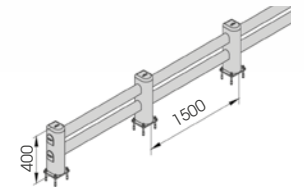

Rack end Barriers

SM

DIFFERENT SIZES ON REQUEST

FAST AND EASY TO INSTALL

M12 GALVANISED STEEL

SM 1500x400 MODULAR

Packing Colour **unpacked on pallet**
 B M

Equipped with accessories

SM 1100x400

Length Packing Colour **unpacked on pallet**
 B M

Equipped with accessories