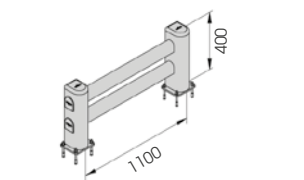

Rack end Barriers

SM

DIFFERENT SIZES ON REQUEST

FAST AND EASY TO INSTALL

M12 GALVANISED STEEL

SM 1500x400 MODULAR

Packing Colour **unpacked on pallet**
 B M

Equipped with accessories

SM 1100x400

Length Packing Colour **unpacked on pallet**
 B M

Equipped with accessories