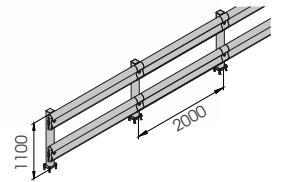

BFLEX.FRONT/2

**M12
GALVANISED STEEL**

**BFLEX.FRONT/2 2000x1100
MODULAR**

Packing **unpacked on pallet**
Colour **M**

Equipped with accessories

**BFLEX.FRONT/2 1100x1100
BFLEX.FRONT/2 2400x1100**

Length **1.100 / 2.400 mm**
Packing **unpacked on pallet**
Colour **M**