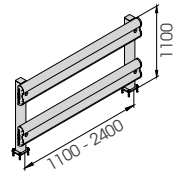

BFLEX.FRONT/2

**M12
GALVANISED STEEL**

**BFLEX.FRONT/2 2000x1100
MODULAR**

Packing **unpacked on pallet**
Colour **M**

Equipped with accessories

**BFLEX.FRONT/2 1100x1100
BFLEX.FRONT/2 2400x1100**

Length **1.100 / 2.400 mm**
Packing **unpacked on pallet**
Colour **M**