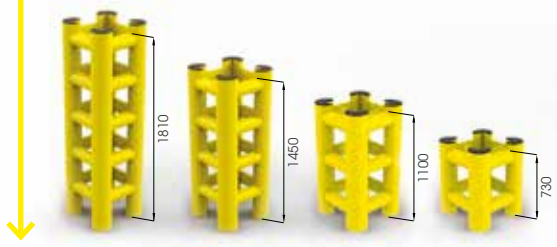

Column protection

HUG TOWER

DIFFERENT SIZED AND HEIGHT ON REQUEST

COMPACT

CHOOSE THE HEIGHT YOU NEED!
UP TO 5 RAILS

NO HOLES ON THE FLOOR AND COLUMN!

**HUG TOWER 500x500
600x600
700x700**

Packing Colour **to be defined**
Colour **M**