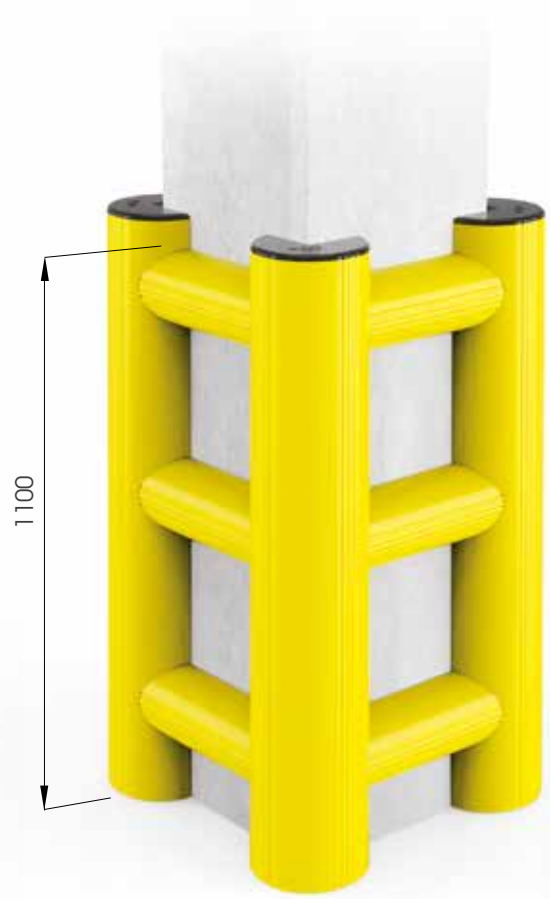

Column protection

HUG TOWER

DIFFERENT SIZED AND HEIGHT ON REQUEST

COMPACT

CHOOSE THE HEIGHT YOU NEED!
UP TO 5 RAILS

NO HOLES ON THE FLOOR AND COLUMN!

**HUG TOWER 500x500
600x600
700x700**

Packing Colour **to be defined**
Colour **M**