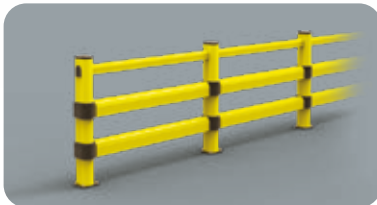

Link

LINK 150/2

DIFFERENT SIZES ON REQUEST

M12 GALVANISED STEEL

LINK 150/2

Packing Colour **unpacked on pallet**

Equipped with accessories