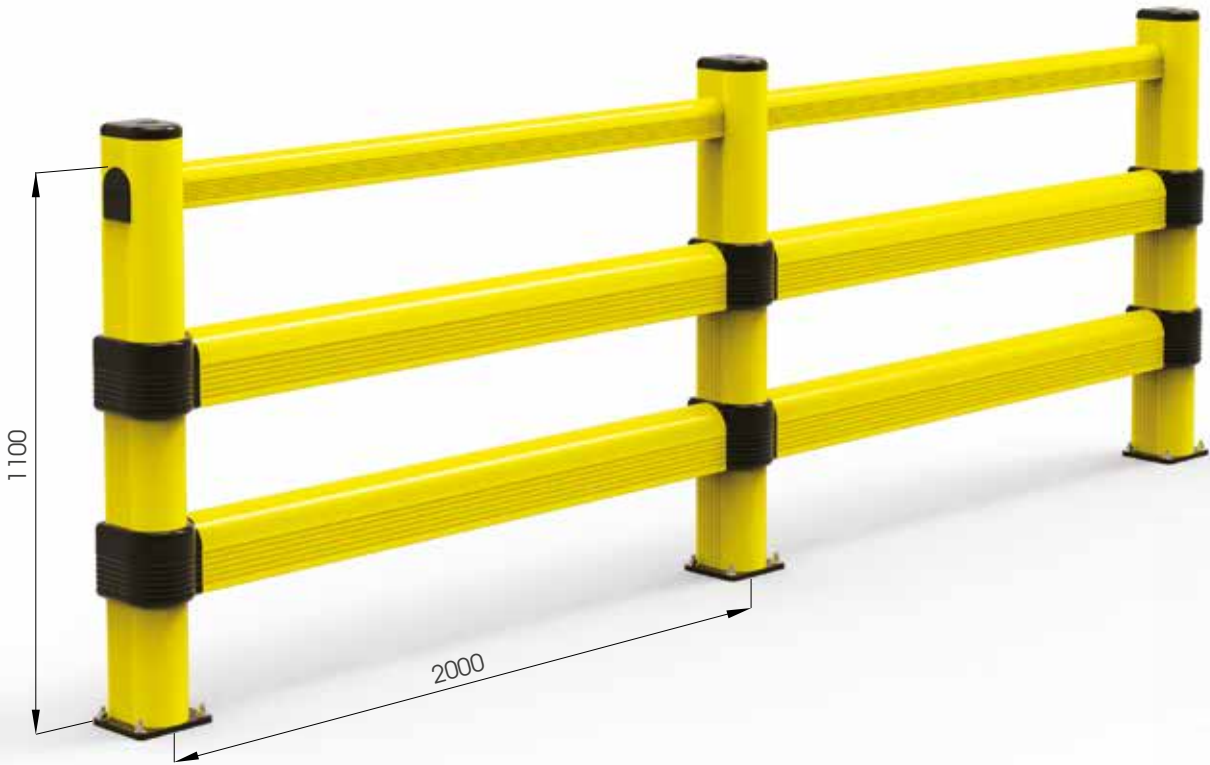

Link

LINK 150/2

DIFFERENT SIZES ON REQUEST

M12 GALVANISED STEEL

LINK 150/2

Packing Colour **unpacked on pallet**

Equipped with accessories