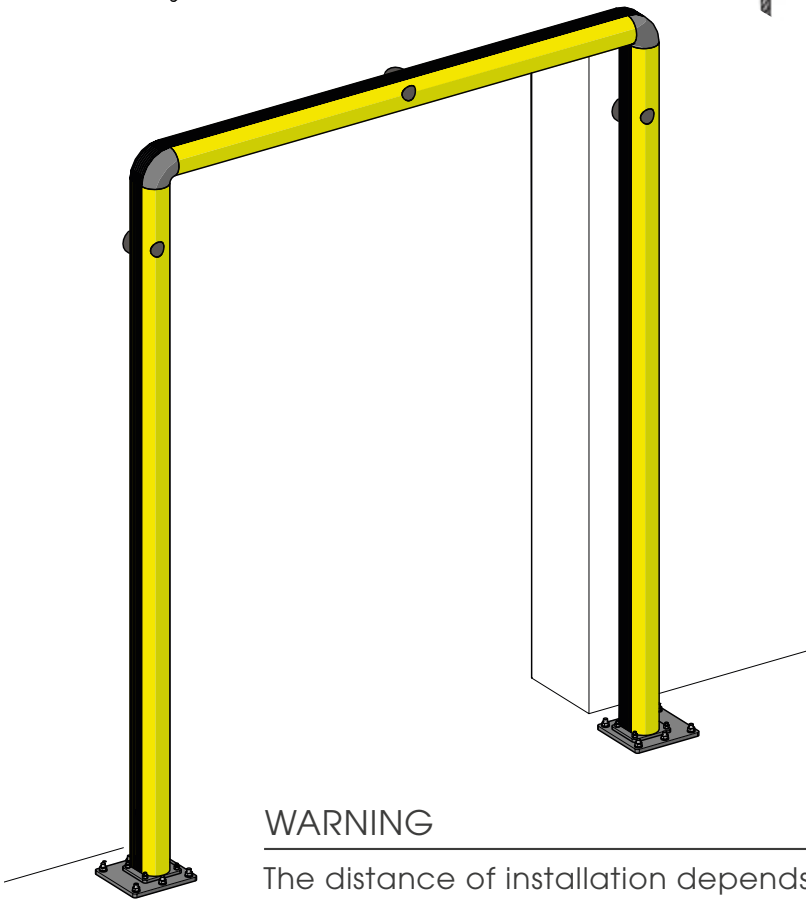

# FULL FRAME

ISTRUZIONI DI INSTALLAZIONE  
ASSEMBLY INSTRUCTIONS

## WARNING

The distance of installation depends on speed and weight of vehicle and also on the dimension of the full frame

WALL

MIN 200mm\*

1

2

3

4