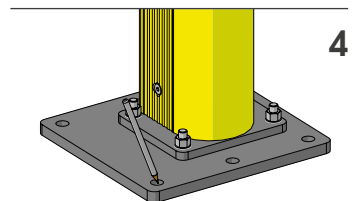

## WARNING

The distance of installation depends on speed and weight of vehicle and also on the dimension of the full frame

WALL

MIN 200mm\*

1

2

3

4