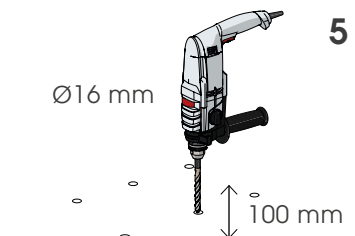

## WARNING

The distance of installation depends on speed and weight of vehicle and also on the dimension of the full frame

WALL

MIN 200mm\*

1

2

3

4