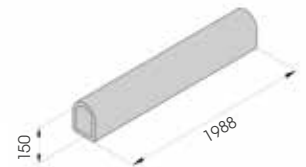

# GRIN 150

**M12  
GALVANISED STEEL**

**GRIN 150 2000**

Length **2000 mm**  
Packing **to be defined**  
Colour **M**

**GRINCO 150**

Packing **to be defined**  
Colour **M**

Equipped with accessories

**GRINT 150**

Packing **to be defined**  
Colour **M**

Equipped with accessories