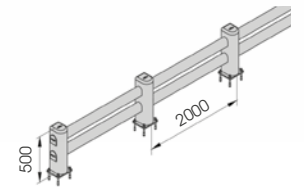

LM

DIFFERENT SIZES ON REQUEST

FAST AND EASY TO INSTALL

M12 GALVANISED STEEL

LM 2000x500 MODULAR

Packing Colour **B** **M**
unpacked on pallet

Equipped with accessories

LM 1100x500
LM 2400x500

Length Packing Colour **B** **M**
1.100 / 2.400 mm
unpacked on pallet

Equipped with accessories