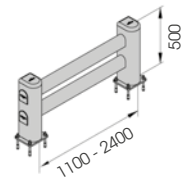

LM

DIFFERENT SIZES ON REQUEST

FAST AND EASY TO INSTALL

M12 GALVANISED STEEL

LM 2000x500 MODULAR

Packing Colour **B** **M**
unpacked on pallet

Equipped with accessories

LM 1100x500
LM 2400x500

Length Packing Colour **B** **M**
1.100 / 2.400 mm
unpacked on pallet

Equipped with accessories