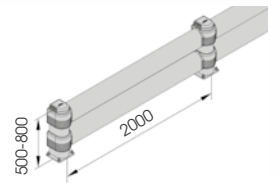

Link

LINK LM

DIFFERENT SIZES ON REQUEST

M12 GALVANISED STEEL

LINK LM 500 800

Packing Colour **unpacked on pallet**
Colour **M**

Equipped with accessories

LINK LM CORNER