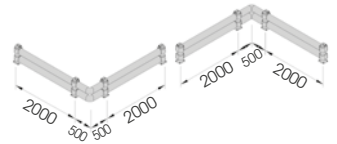

Packing Colour **unpacked on pallet**
Colour **M**