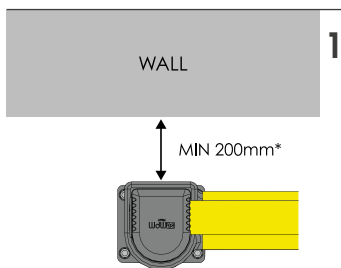

# LINK 150/3

**ISTRUZIONI DI INSTALLAZIONE**  
**ASSEMBLY INSTRUCTIONS**

WARNING | The distance of installation depends on speed and weight of vehicle  
The product is equipped with screws M8