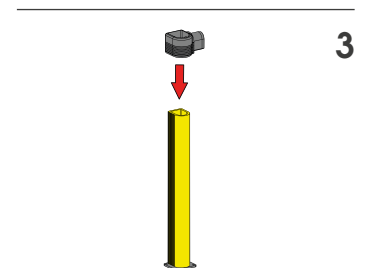

# LINK 150/3

**ISTRUZIONI DI INSTALLAZIONE**  
**ASSEMBLY INSTRUCTIONS**

WARNING | The distance of installation depends on speed and weight of vehicle  
The product is equipped with screws M8