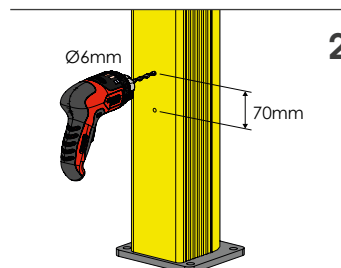

# LINK 150/3

**ISTRUZIONI DI INSTALLAZIONE**  
**ASSEMBLY INSTRUCTIONS**

WARNING | The distance of installation depends on speed and weight of vehicle  
The product is equipped with screws M8