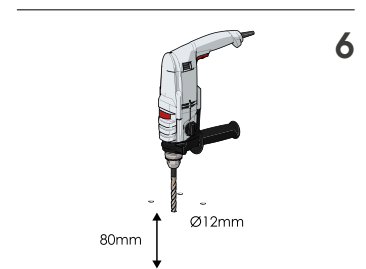

# LINK 150/3

**ISTRUZIONI DI INSTALLAZIONE**  
**ASSEMBLY INSTRUCTIONS**

WARNING | The distance of installation depends on speed and weight of vehicle  
The product is equipped with screws M8