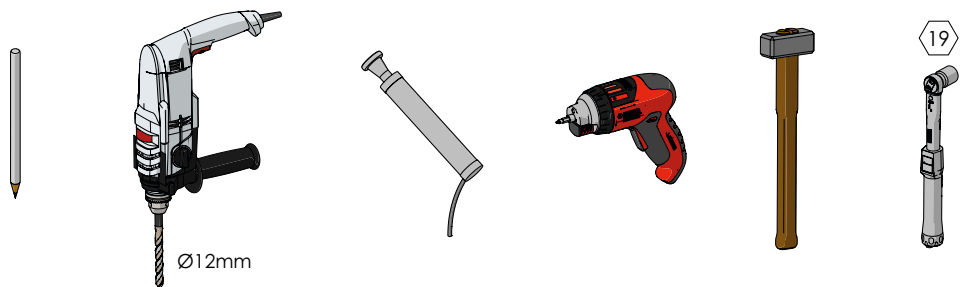

# LINK 150/3

**ISTRUZIONI DI INSTALLAZIONE**  
**ASSEMBLY INSTRUCTIONS**

WARNING | The distance of installation depends on speed and weight of vehicle  
The product is equipped with screws M8