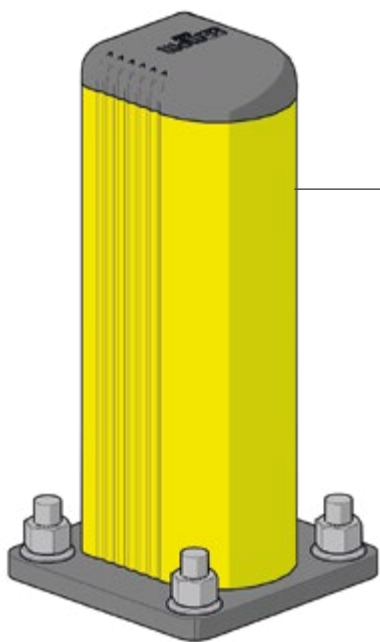

GRD 90/150

ISTRUZIONI DI INSTALLAZIONE
ASSEMBLY INSTRUCTIONS

Ø12 mm

WARNING
The distance of installation depends on speed and weight of vehicle