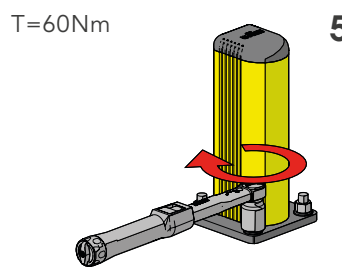

GRD 90/150

ISTRUZIONI DI INSTALLAZIONE
ASSEMBLY INSTRUCTIONS

Ø12 mm

WARNING
The distance of installation depends on speed and weight of vehicle