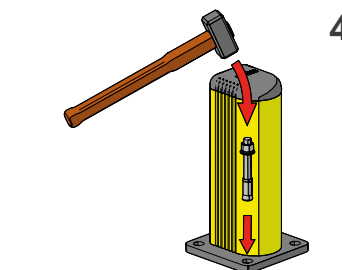

GRD 90/150

ISTRUZIONI DI INSTALLAZIONE
ASSEMBLY INSTRUCTIONS

Ø12 mm

WARNING
The distance of installation depends on speed and weight of vehicle