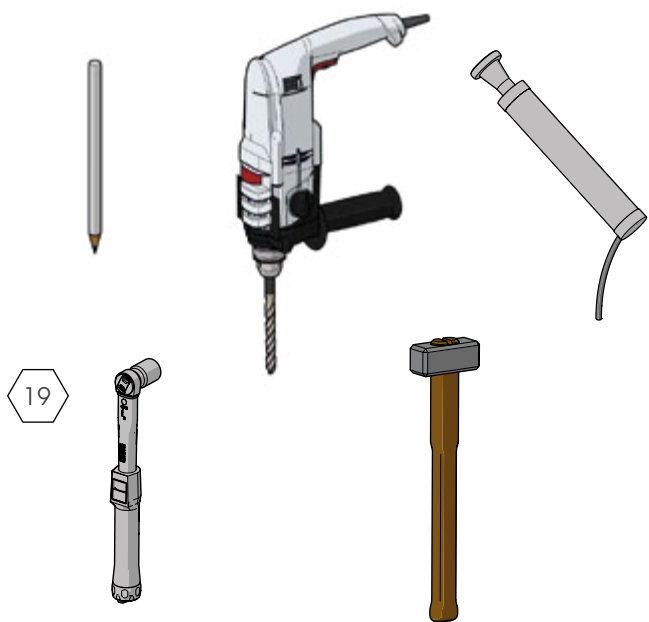

GRD 90/150

ISTRUZIONI DI INSTALLAZIONE
ASSEMBLY INSTRUCTIONS

Ø12 mm

WARNING
The distance of installation depends on speed and weight of vehicle