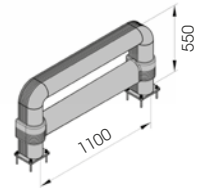

FENCE LINK

DIFFERENT SIZES ON REQUEST

FAST AND EASY TO INSTALL

M12 GALVANISED STEEL

FE LINK 1100x550

Length 1.100 mm
Packing unpacked on pallet
Colour B M

Equipped with accessories

FE LINK 2400x550

Length 2.400 mm
Packing unpacked on pallet
Colour B M

Equipped with accessories