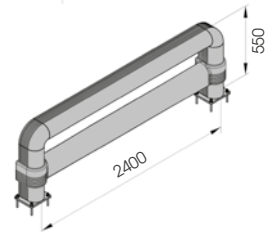

FENCE LINK

DIFFERENT SIZES ON REQUEST

FAST AND EASY TO INSTALL

M12 GALVANISED STEEL

FE LINK 1100x550

Length 1.100 mm
Packing unpacked on pallet
Colour B M

Equipped with accessories

FE LINK 2400x550

Length 2.400 mm
Packing unpacked on pallet
Colour B M

Equipped with accessories