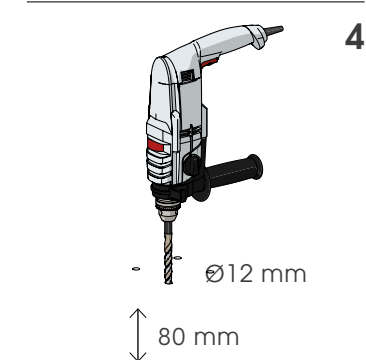

# PED 90 REINFORCED

ISTRUZIONI DI INSTALLAZIONE  
ASSEMBLY INSTRUCTIONS

Ø12 mm

**WARNING**  
The distance of installation depends on speed and weight of vehicle