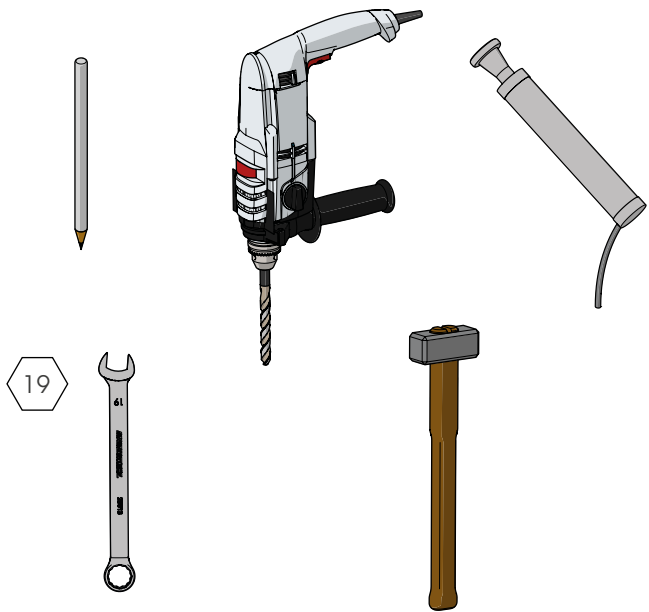

# PED 90 REINFORCED

ISTRUZIONI DI INSTALLAZIONE  
ASSEMBLY INSTRUCTIONS

Ø12 mm

**WARNING**  
The distance of installation depends on speed and weight of vehicle

# PED 90 REINFORCED

ISTRUZIONI DI INSTALLAZIONE  
ASSEMBLY INSTRUCTIONS