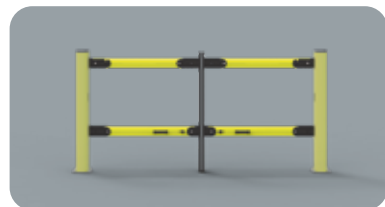

LIFT GATE 150

DIFFERENT SIZES ON REQUEST

NEW

LIFT GATE 150 DOUBLE

DOUBLE GATE

LIFT GATE 150

Packing Colour **to be defined**
M

Equipped with accessories

LIFT GATE 150 DOUBLE

Packing Colour **to be defined**
M

Equipped with accessories