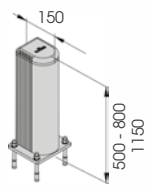

# GRD 150

FAST  
AND EASY  
TO INSTALL

Bollard \*

M12  
GALVANISED STEEL

GRD 150 \* 500  
800  
1150

Packing Colour **unpacked on pallet**  
B M

Equipped with accessories